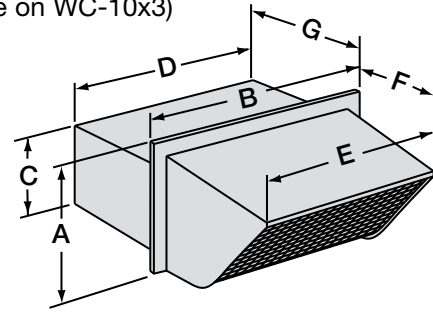

Model WC - Hooded Wall Cap (Round Connection)

- Aluminum construction - aluminum finish
- For outside wall applications
- Built-in birdscreen (not available on WC-4) and damper
- Powder coating color options selectable

| Model | Recommended Sizes | A | B | C | D | E |
|-------|-----------------------|-------------|-------------|------------|--|---------------------------------------|
| WC-6 | B50-B200, A70-A110 | 8 (203) | 8 (203) | 6 (152) | 4 ¹ / ₈ (105) | 5 (127) |
| WC-8 | A200-A510 | 11 (279) | 11 (279) | 8 (203) | 5 ¹ / ₈ (130) | 3 ¹ / ₂ (89) |

All dimensions shown in inches (millimeters).

Model WC - Hooded Wall Cap (Square or Rectangular Connections)

- Steel construction with black enamel finish
- For outside wall applications
- Built-in birdscreen and damper
- Powder coating color options selectable (not available on WC-10x3)

| Model | Recommended Sizes | A | B | C | D | E | F | G |
|---------|-------------------|---|---|--|---|---|--|------------|
| WC-10x3 | 70-250 | 5 ³ / ₄ | 12 ³ / ₄ (324) | 3 ¹ / ₄ | 10 | 11 (283) | 4 ¹ / ₄ (108) | 5 (127) |
| WC-8x8 | 200-510 | 10 ¹ / ₄ (260) | 10 ¹ / ₄ (260) | 8 ¹ / ₄ (210) | 8 ¹ / ₄ (210) | 8 ¹ / ₄ (210) | 6 ³ / ₄ (171) | 5 (127) |
| WC-18x8 | 700-1550 | 10 ¹ / ₄ (260) | 20 ¹ / ₄ (514) | 8 ¹ / ₄ (210) | 18 ¹ / ₄ (464) | 18 ¹ / ₄ (464) | 6 ³ / ₄ (171) | 5 (127) |