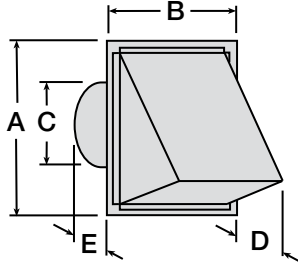

Model WC - Hooded Wall Cap (Round Connection)

- Aluminum construction - aluminum finish
- For outside wall applications
- Built-in birdscreen (not available on WC-4) and damper
- Powder coating color options selectable

| Model | Recommended Sizes | A | B | C | D | E |
|-------|-----------------------|-------------|-------------|------------|--|---------------------------------------|
| WC-6 | B50-B200, A70-A110 | 8 (203) | 8 (203) | 6 (152) | 4 ¹ / ₈ (105) | 5 (127) |
| WC-8 | A200-A510 | 11 (279) | 11 (279) | 8 (203) | 5 ¹ / ₈ (130) | 3 ¹ / ₂ (89) |

All dimensions shown in inches (millimeters).

Model WC - Hooded Wall Cap (Square or Rectangular Connections)

- Steel construction with black enamel finish
- For outside wall applications
- Built-in birdscreen and damper
- Powder coating color options selectable (not available on WC-10x3)

| Model | Recommended Sizes | A | B | C | D | E | F | G |
|---------|-------------------|---|---|--|---|---|--|------------|
| WC-10x3 | 70-250 | 5 ³ / ₄ | 12 ³ / ₄ (324) | 3 ¹ / ₄ | 10 | 11 (283) | 4 ¹ / ₄ (108) | 5 (127) |
| WC-8x8 | 200-510 | 10 ¹ / ₄ (260) | 10 ¹ / ₄ (260) | 8 ¹ / ₄ (210) | 8 ¹ / ₄ (210) | 8 ¹ / ₄ (210) | 6 ³ / ₄ (171) | 5 (127) |
| WC-18x8 | 700-1550 | 10 ¹ / ₄ (260) | 20 ¹ / ₄ (514) | 8 ¹ / ₄ (210) | 18 ¹ / ₄ (464) | 18 ¹ / ₄ (464) | 6 ³ / ₄ (171) | 5 (127) |